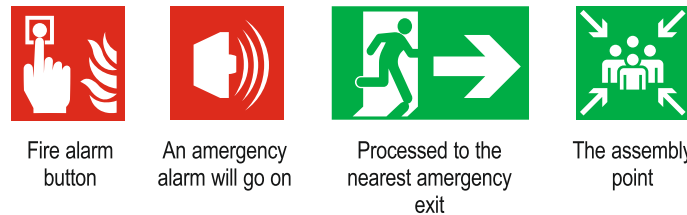

In case of emergency